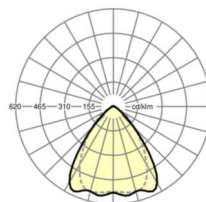

CHARACTERISTICS

Order number	19530004174
EAN number	4020863432448
Commodity code	94051190
Certification mark	IP 20, Protection class I, ENEC10 VDE, F, HACCP DIN10500/Food/IFS-application-related suitability/BRC, Indoor, CE
Impact resistance (IK rating)	IK03 (-20°C bis 35°C)
Ambient temperatur	ta -20°C to 35°C
Warranty period	5 years
State funding programs	BEG - Federal funding for efficient buildings (valid only for Germany)

ELECTRICAL ENGINEERING

Controller	Electronic driver (1 pcs.)
System output	49W
Mains voltage	230V/50Hz
Energy efficiency class/light source	B

LIGHTING TECHNOLOGY

Placement	LED, Colour rendering/Light colour CRI ≥ 80 / 6500K
Colour tolerance (MacAdam)	3SDCM
Nominal luminous flux	8284lm
LED service life	50000h L80/B10 (Tq 35°C), 70000h L80/B50 (Tq 35°C)
Luminaire luminous efficiency	169lm/W
Beam angle	80° (C0) / 75° (C90)
UGR lat./long.	20.5 / 21.2

MECHANICS

Housing colour	black RAL 9005
Dimensions (LxWxDxH)	1531mm x 55mm x 37mm
Weight (net)	1.65kg
Type of installation	Mounting rail system installation, Light structure

Dimensions

L	1531 mm	Length
B	55 mm	Width
H	37 mm	Height

DEEP-LINK

<https://www.regiolux.de/en/article/19530004174>

Reference	LED 8000lm 865
ηLB	100 %
Φ ↓/↑	98 % / 2 %
UGR lat./long.	20.5 / 21.2